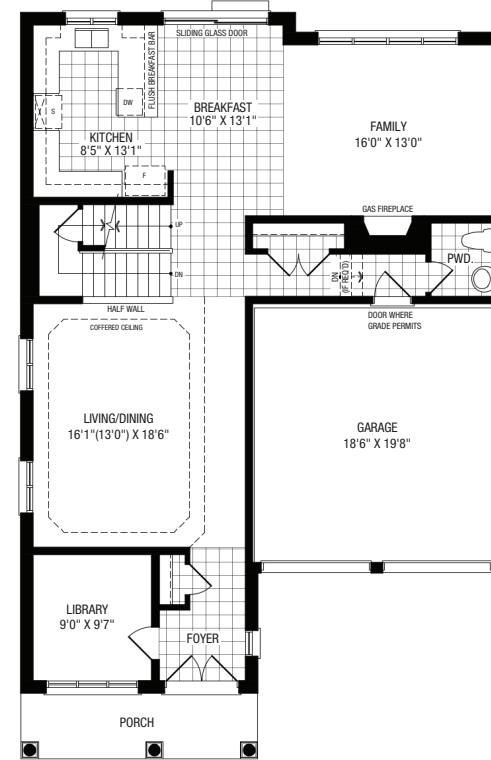

Springsteen

Elevation A
2885 ft²
4 Bedrooms

Elevation B
2844 ft²
4 Bedrooms

Elevation C
2872 ft²
4 Bedrooms

45' Singles

A

B

C

A

Vedder

Elevation A
3124 ft²
4 Bedrooms

Elevation B
3139 ft²
4 Bedrooms

Elevation C
3124 ft²
4 Bedrooms

45' Singles

A

A

B

C

Ground Floor

Upper Floor

Bowie

Elevation A
3302 ft²
4 Bedrooms

Elevation B
3314 ft²
4 Bedrooms

Elevation C
3302 ft²
4 Bedrooms

45' Singles

A

A

B

C

Ground Floor

Upper Floor

Marley