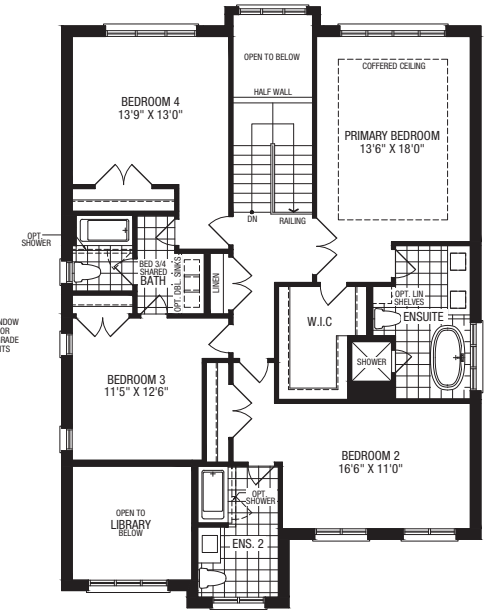

Springsteen

Elevation A
2885 ft²
4 Bedrooms

Elevation B
2844 ft²
4 Bedrooms

Elevation C
2872 ft²
4 Bedrooms

45' Singles

A

B

C

A

Vedder

Elevation A
3124 ft²
4 Bedrooms

Elevation B
3139 ft²
4 Bedrooms

Elevation C
3124 ft²
4 Bedrooms

45' Singles

A

A

B

C

Ground Floor

Upper Floor

Bowie

Elevation A
3302 ft²
4 Bedrooms

Elevation B
3314 ft²
4 Bedrooms

Elevation C
3302 ft²
4 Bedrooms

45' Singles

A

A

B

C

Ground Floor

Upper Floor

Marley