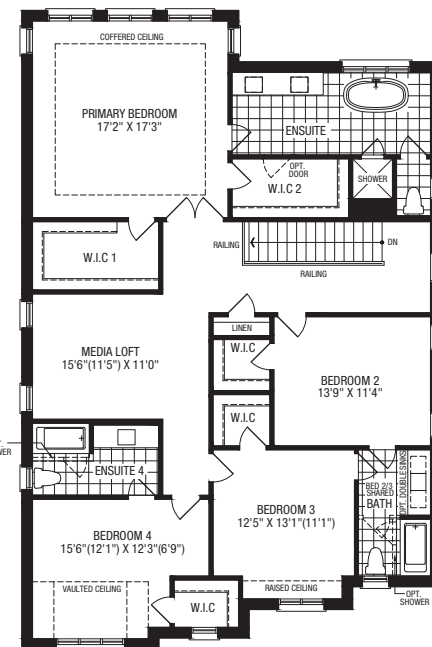

45' Singles

A

A

B

C

Ground Floor

Upper Floor

Marley

Elevation A
3422 ft²
4 Bedrooms

Elevation B
3391 ft²
4 Bedrooms

Elevation C
3422 ft²
4 Bedrooms

45' Singles

A

B

C

A

Ground Floor

Upper Floor

Turner

Elevation A
3745 ft²
4 Bedrooms

Elevation B
3729 ft²
4 Bedrooms

Elevation C
3736 ft²
4 Bedrooms

45' Singles

A

A

B

C

Ground Floor

Upper Floor

Hendrix

Elevation A
4055 ft²
5 Bedrooms

Elevation B
4044 ft²
5 Bedrooms