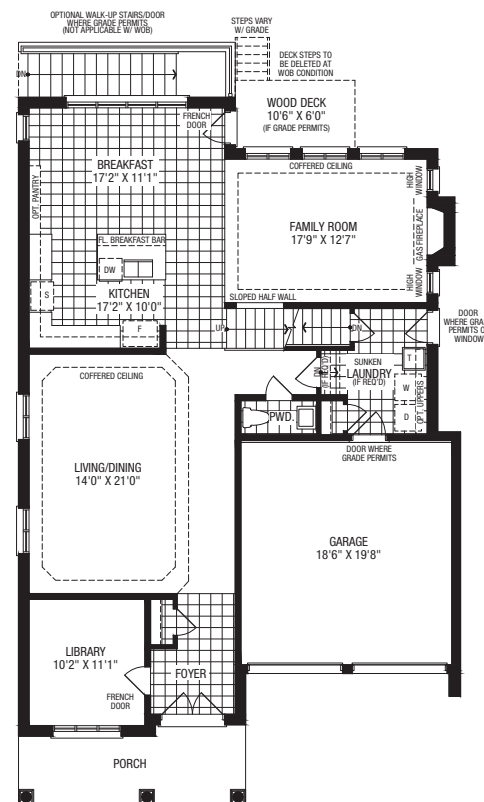

45' Singles

A

A

B

C

Ground Floor

Upper Floor

Marley

Elevation A
3422 ft²
4 Bedrooms

Elevation B
3391 ft²
4 Bedrooms

Elevation C
3422 ft²
4 Bedrooms

45' Singles

A

B

C

A

Ground Floor

Upper Floor

Turner

Elevation A
3745 ft²
4 Bedrooms

Elevation B
3729 ft²
4 Bedrooms

Elevation C
3736 ft²
4 Bedrooms

45' Singles

A

A

B

C

Ground Floor

Upper Floor

Hendrix

Elevation A
4055 ft²
5 Bedrooms

Elevation B
4044 ft²
5 Bedrooms