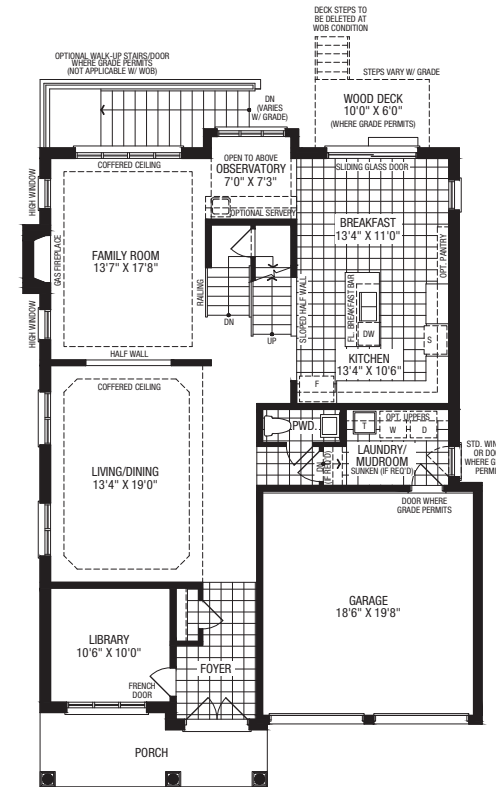

Springsteen

Elevation A
2885 ft²
4 Bedrooms

Elevation B
2844 ft²
4 Bedrooms

Elevation C
2872 ft²
4 Bedrooms

45' Singles

A

B

C

A

Vedder

Elevation A
3124 ft²
4 Bedrooms

Elevation B
3139 ft²
4 Bedrooms

Elevation C
3124 ft²
4 Bedrooms

45' Singles

A

A

B

C

Ground Floor

Upper Floor

Bowie

Elevation A
3302 ft²
4 Bedrooms

Elevation B
3314 ft²
4 Bedrooms

Elevation C
3302 ft²
4 Bedrooms

45' Singles

A

A

B

C

Ground Floor

Upper Floor

Marley