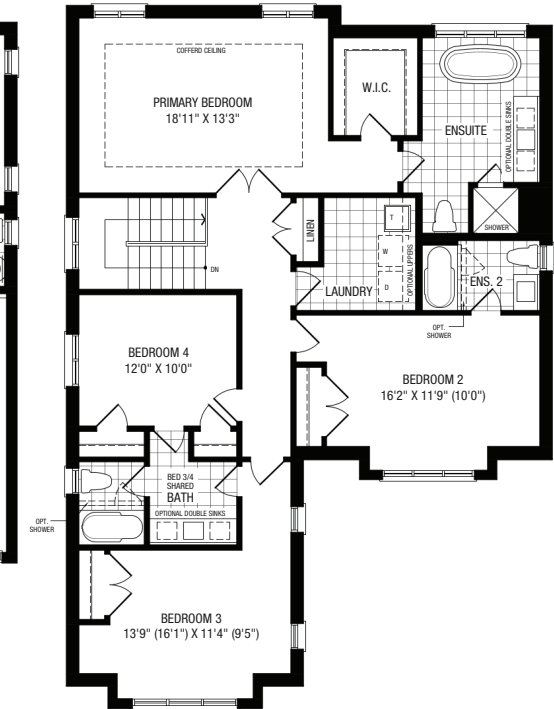

Springsteen

Elevation A
2885 ft²
4 Bedrooms

Elevation B
2844 ft²
4 Bedrooms

Elevation C
2872 ft²
4 Bedrooms

45' Singles

A

B

C

A

Vedder

Elevation A
3124 ft²
4 Bedrooms

Elevation B
3139 ft²
4 Bedrooms

Elevation C
3124 ft²
4 Bedrooms

45' Singles

A

A

B

C

Ground Floor

Upper Floor

Bowie

Elevation A
3302 ft²
4 Bedrooms

Elevation B
3314 ft²
4 Bedrooms

Elevation C
3302 ft²
4 Bedrooms

45' Singles

A

A

B

C

Ground Floor

Upper Floor

Marley